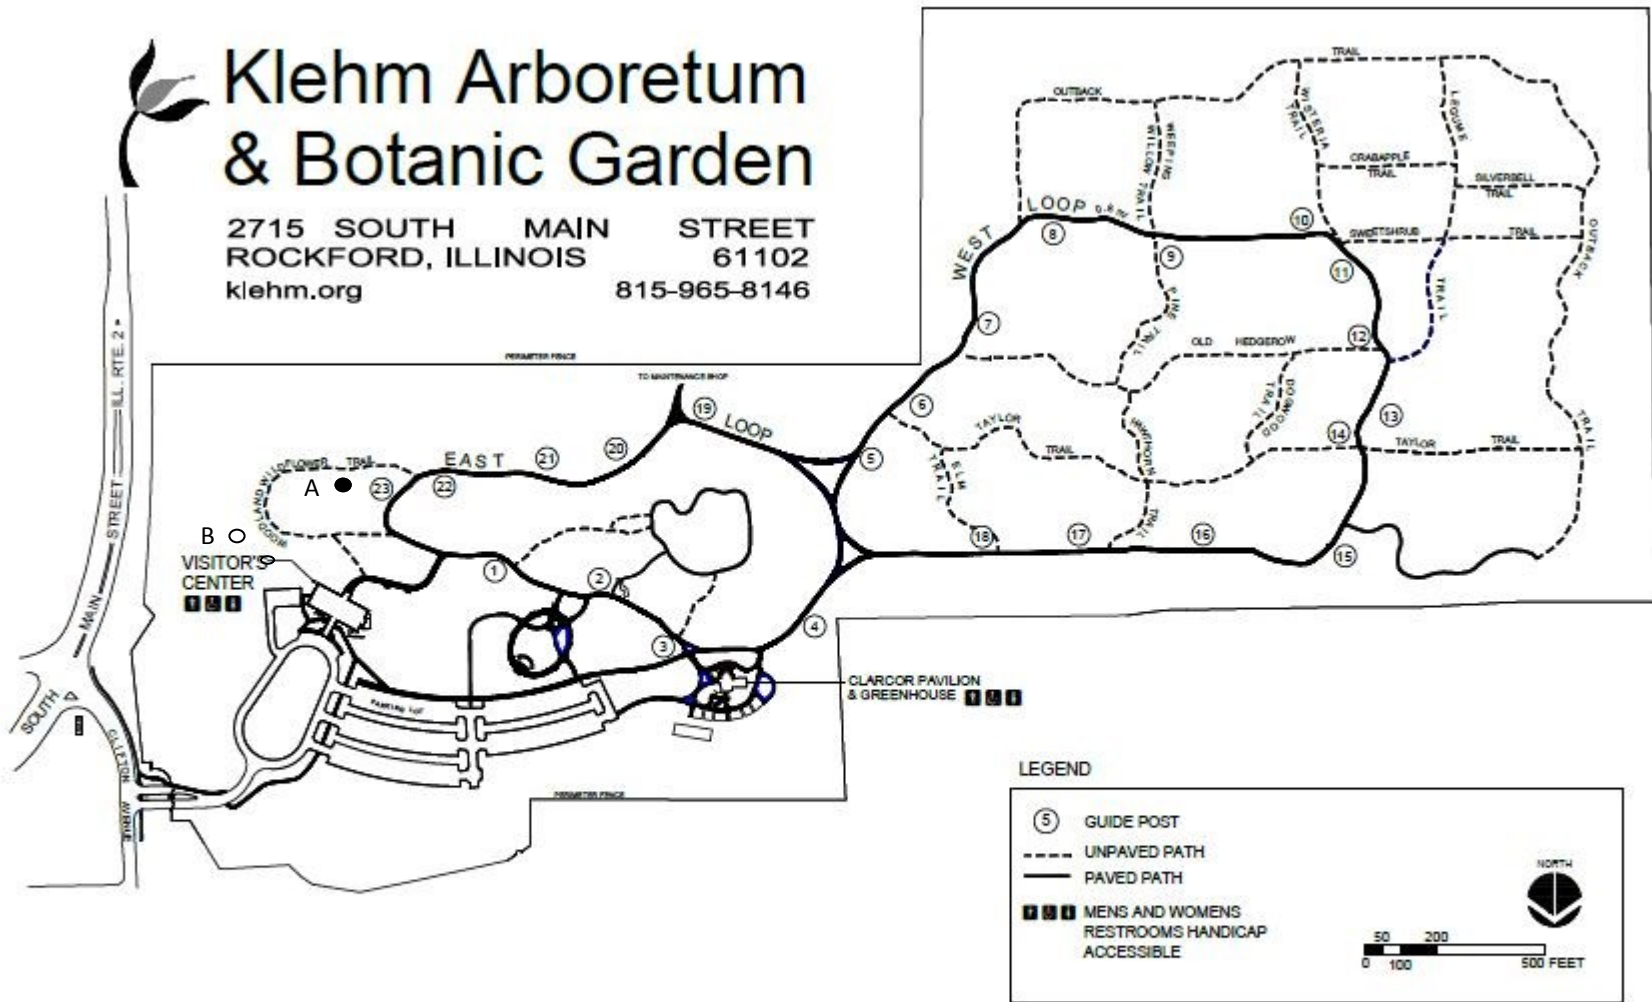

Klehm Arboretum & Botanic Garden

2715 SOUTH MAIN STREET
ROCKFORD, ILLINOIS 61102
klehm.org 815-965-8146

LEGEND

- ⑤ GUIDE POST
- UNPAVED PATH
- PAVED PATH
- ♿♿♿ MENS AND WOMENS RESTROOMS HANDICAP ACCESSIBLE

The Klehm Arboretum & Botanic Garden is a partnership with the Winnebago County Forest Preserve

APRIL 2012

- Boulder A
- Boulder B