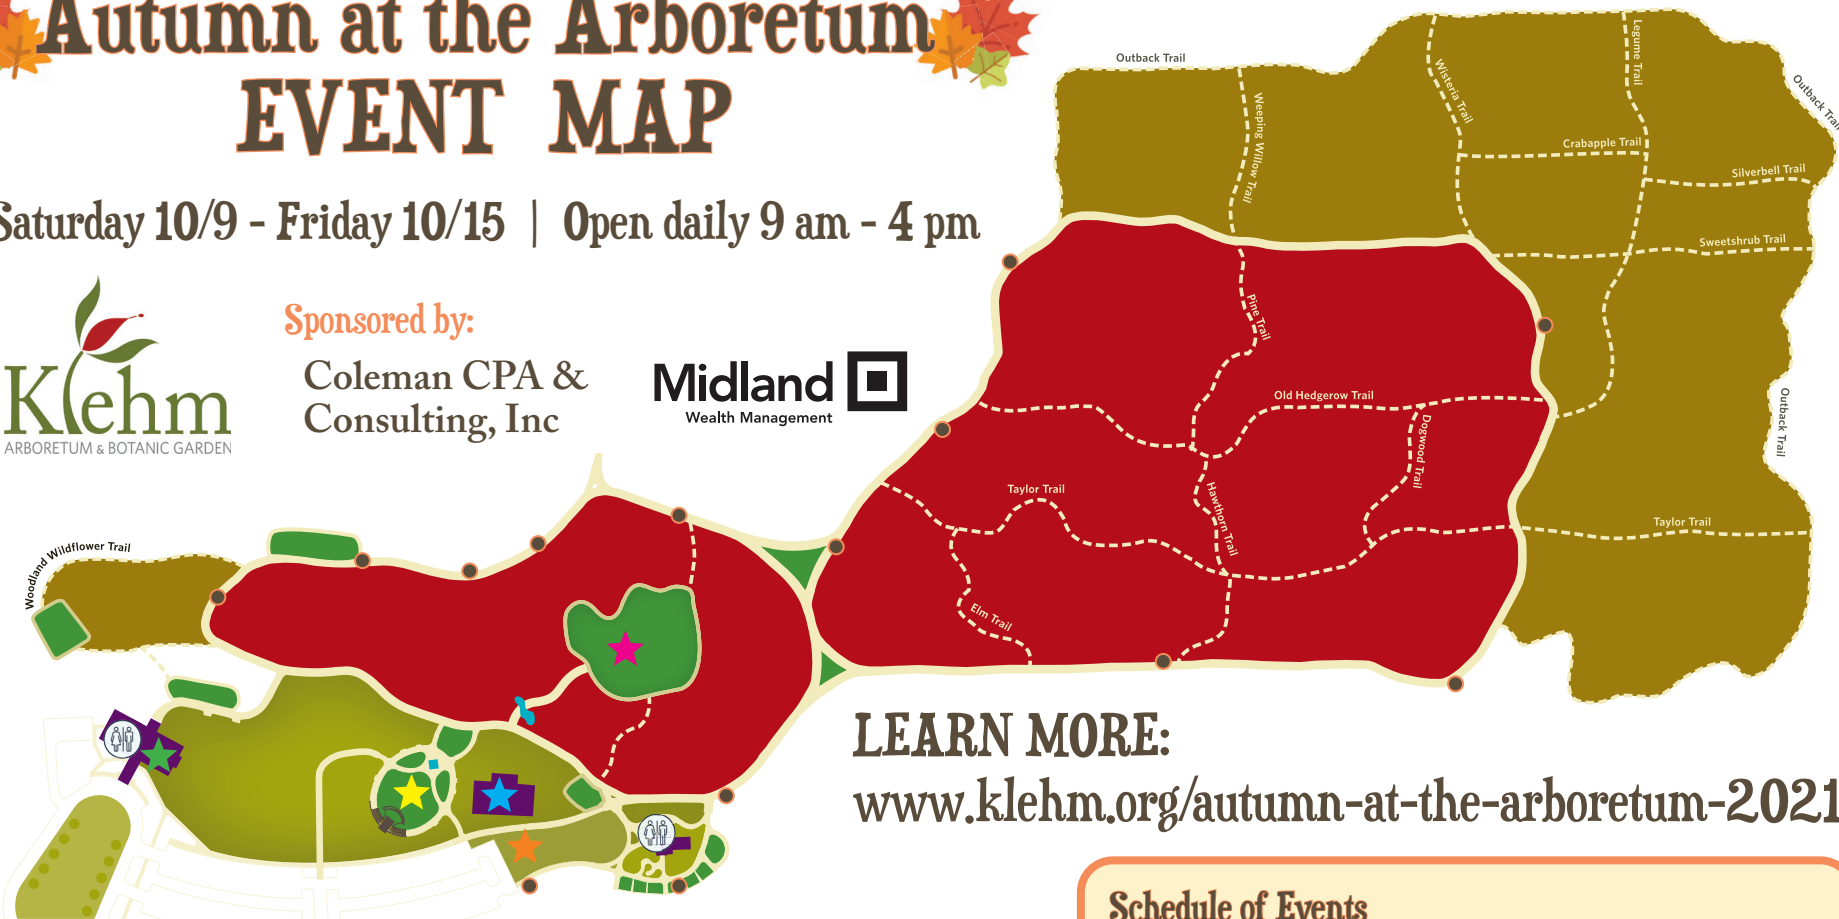

Autumn at the Arboretum EVENT MAP

Saturday 10/9 - Friday 10/15 | Open daily 9 am - 4 pm

Sponsored by:

Coleman CPA &
Consulting, Inc

LEARN MORE:
www.klehm.org/autumn-at-the-arboretum-2021

Smartphone Fall Tour

Learn more about the beautiful colors of fall! Use a smartphone to scan the leaf and acorn signs with QR codes along the path to learn about trees and plants with fall ornamental interest.

Scavenger Hunt

Our interactive scavenger hunt starts in the Fountain Garden! Find the magnifying glass signs for clues!
(Alternative scavenger hunt available as a downloadable PDF.)

Key

- Visitor's Center & Gift Shop
- Nancy Olson Children's Garden
- Fountain Garden
- Kid's Straw Bale Maze
- Tractor
- Restrooms
- Smartphone Tour Stops

Schedule of Events

- Saturday 10/9 - Snacks for Sale & RPL Mobile Library
 - Baked goods, coffee drinks, & snacks
 - Fresh popped kettle corn
 - Library book checkouts and fall activities*Special thanks to Caffeine Emergency, the Kiwanis Club of Rockford, and the Rockford Public Library.*
 - Tuesday 10/12 - "The Unexpected Pawpaw Popularity" by Neal Peterson (Webinar)
 - Wednesday 10/14 - "Landscaping for Winter" by Carrie Hennessy (Webinar)
- Webinars made possible by the Pauline J. and John R. Cook Lecture Fund.*