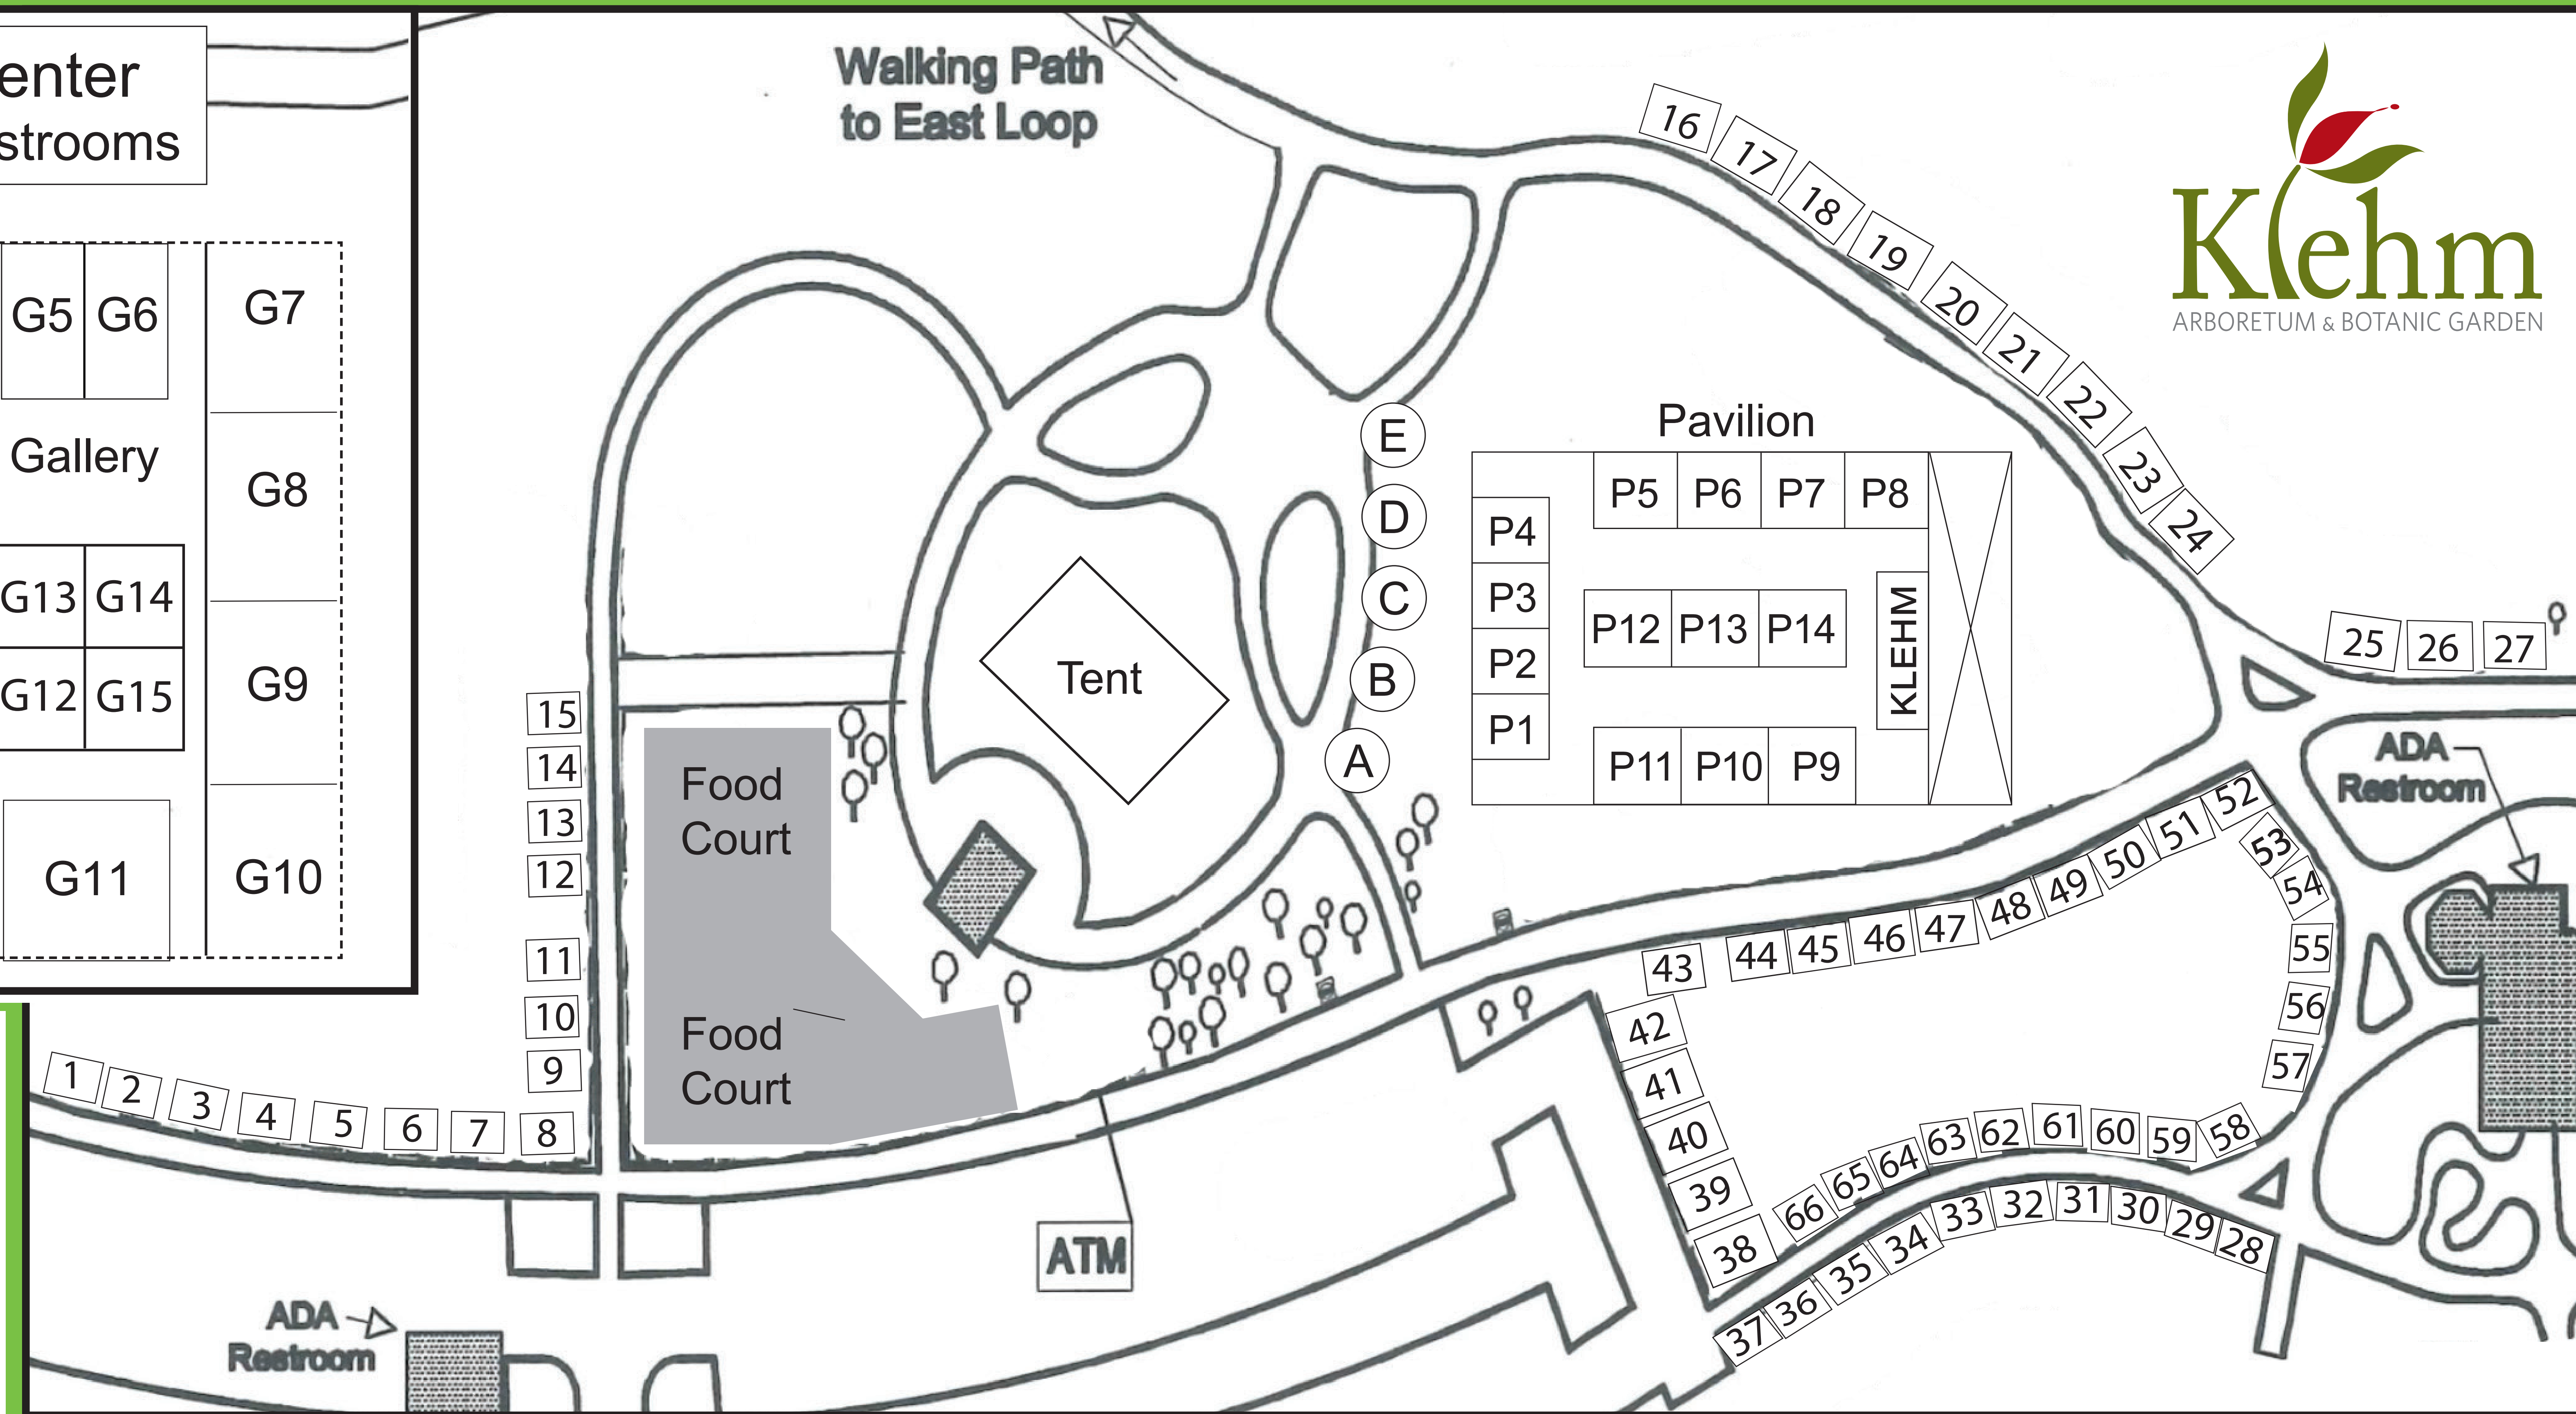

**Visitor's Center
Vendors & Restrooms**

G4	G5 G6	G7
G3	Gallery	G8
G2	G13 G14 G12 G15	G9
G1	G11	G10

**Learning & Education Garden
Non-Profit Organization Booths**

- A...Forest Preserve of Winnebago County
- B.....Keep Northern Illinois Beautiful
- C.....University of Illinois Extension
- D.....Council of Rockford Gardeners
- E.....RSVP

Outdoor Booths

- 1,2,3,4.....Gensler Gardens
- 5,6.....J & S Collectibles
- 8.....Pinecreek Enterprises
- 9.....Live More Waste Less
- 10.....What's New
- 11.....Solar Flair
- 16,17.....Artsy Garden Glass & Metal Art
- 19.....Dip'n Good Dips
- 21.....We-B-Popp'n, Inc.
- 22,23,24.....Steel Heart, Ltd.
- 25,26.....Designs by Jeff
- 28,29.....Hugo's Hosta Haven
- 30.....Arte Verde Garden Center
- 31.....Rags to Vintage
- 32.....Custom Creations by LilyMay
- 38,39.....Branching Out Inc.

- 40,41.....A & L Antiques
- 42,43.....Wind Ridge Herb Farm
- 44,45.....Bombus
- 46.....The Canine Crunchery, Inc.
- 47,48.....The Landscape Connection
- 49,50.....Earth Wind & Metal
- 51.....The Dirty Girls
- 52.....Soap of the Earth
- 53.....Hbee Art
- 54,55.....Go Blooming Crazy, LLC
- 57.....STONEcrete
- 59.....Lemulette
- 60.....Mosaic Moods
- 61.....Stone House Herb Company, LLC
- 62.....Pastor Joel's Woodworking
- 64.....Meridian Nursery, Inc

- 66.....Organic Jewelry
2. **Indoor Gallery Booths**
3. G1.....John's Plants
   - G2.....Stones by Steve
   - G3.....Harlem Heights Crafts
   - G4.....Crystals & Artz
   - G5.....Knotting Hand
   - G6.....Lynda Wallis Artist + Maker
   - G7.....Cindy's Creative Touches
   - G8.....LeafFilter Gutter Protection
   - G9.....Onsemi Art and Craft
   - G10.....Earthy Inspirations Photography
   - G11.....WildSpark
   - G12.....Simple but Elegant
   - G13.....Paula Flanagan-Marsh